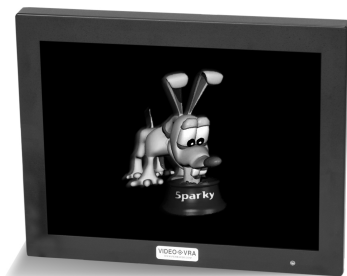

WIRELESS VIDEO VRA

(VDS-1500 INFRA-RED)

VDS-2500 SPEAKER/CONSOLE

CENTERING
MONITOR VDS-510

- Infra-Red Controlled with Multifunction Remote
- Control Image, Sound, LED Lights, Center Box
- Multiple Systems without Cross Interference
- Selectable "ON" Time Interval
- Dual Remote IR Sensors Included
- Optional Center Monitor or Animated Toy Ctr
- Optional VIDEO VRA Console/Speakers

www.pehratek.com

PEHRATEK PRODUCTS 9285 Pierson Lake Drive, Chaska, MN

pehratek

THE WIRELESS VIDEO VRA-RF

This combination remote control permits the user to activate the right/left/and center box (optional) functions from one remote control.

USE ENCLOSED LCD *THIN* REMOTE TO MUTE SOUND OR ADJUST VOLUME ONLY

*LED blinks when infra-red signals are detected

DUAL ARM MOUNTING BRACKETS

POWER SUPPLY

14 1/4"

11"

2 1/4"

www.pehratek.com

SYSTEM CONTENTS

- 2- 15" VIDEO LCD Monitors
- 1-Wireless IR Remote Control
(Uses 2 AA Battery)
- 2-Power Packs 12Volts DC
- 2-Dual-Arm Mounting Brackets
- 1-Instruction Manual

OPTIONAL ACCESSORIES

- Centering Monitor/Toy Box
- Rolling Stand
- LCD Centering Monitor (VDS-510)