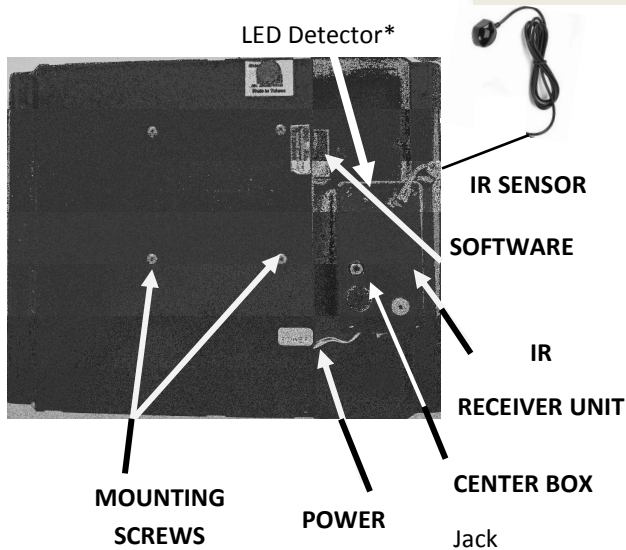

WIRELESS VIDEO VRA

(VDS-1500 INFRA-RED)

VDS-2500 SPEAKER/CONSOLE

CENTERING
MONITOR VDS-510

- Infra-Red Controlled with Multifunction Remote
- Control Image, Sound, LED Lights, Center Box
- Multiple Systems without Cross Interference
- Selectable "ON" Time Interval
- Dual Remote IR Sensors Included
- Optional Center Monitor or Animated Toy Ctr
- Optional VIDEO VRA Console/Speakers

www.pehratek.com

PEHRATEK PRODUCTS 9285 Pierson Lake Drive, Chaska, MN

pehratek

THE WIRELESS VIDEO VRA-RF

This combination remote control permits the user to activate the right/left/and center box (optional) functions from one remote control.

USE ENCLOSED LCD *THIN* REMOTE TO MUTE SOUND OR ADJUST VOLUME ONLY

*LED blinks when infra-red signals are detected

DUAL ARM MOUNTING BRACKETS

POWER SUPPLY

14 1/4"

11"

2 1/4"

www.pehratek.com

SYSTEM CONTENTS

- 2- 15" VIDEO LCD Monitors
- 1-Wireless IR Remote Control
(Uses 2 AA Battery)
- 2-Power Packs 12Volts DC
- 2-Dual-Arm Mounting Brackets
- 1-Instruction Manual

OPTIONAL ACCESSORIES

- Centering Monitor/Toy Box
- Rolling Stand
- LCD Centering Monitor (VDS-510)