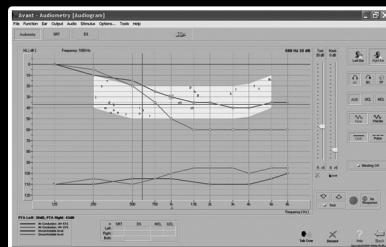

## This sleek, modern design functions as a Complete Audiological Suite

Live Speech Mapping LSM

Dual Channel Audiometry

Real Ear Measurements REM

1200 Starkey Rd., #105, Largo, FL 33771 • 727-584-9600  
Toll Free 888-392-1234 • [www.medrx-usa.com](http://www.medrx-usa.com)