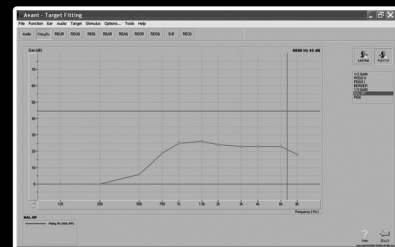

## This sleek, modern design functions as a Complete Audiological Suite

Live Speech Mapping LSM

Dual Channel Audiometry

Real Ear Measurements REM

1200 Starkey Rd., #105, Largo, FL 33771 • 727-584-9600  
Toll Free 888-392-1234 • [www.medrx-usa.com](http://www.medrx-usa.com)