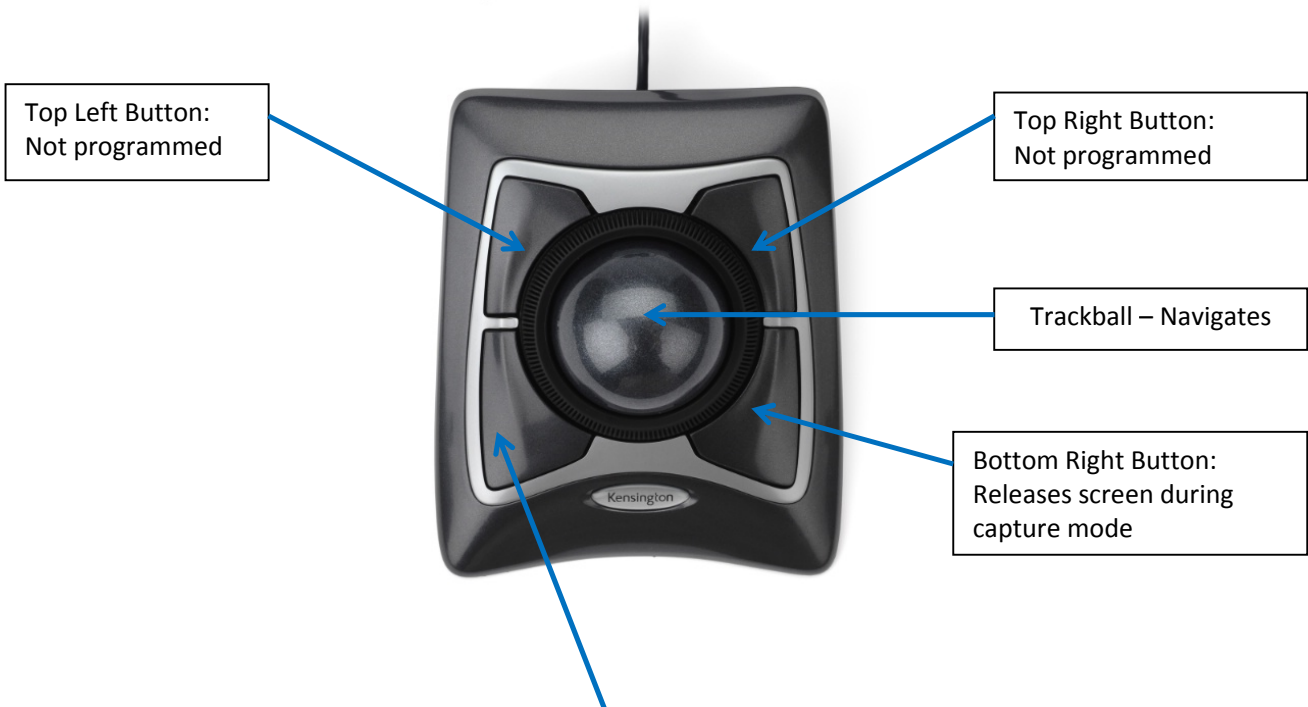

Trackball Quick Reference

Bottom Left Button – Main Multi- Function Button

Main Screen

Allows you to enter each screen and preforms commands

- **File – video setup and print setup**
- **Image**
- **Help – help files**
- **Exit program**

Open Function

- **Sharpens**
- **Smooth**
- **Enlarges and restores capture picture**

Deletes pictures

Scope Function

- **Starts picture capture**
- **Captures picture single or multiple**
- **Commands function buttons**