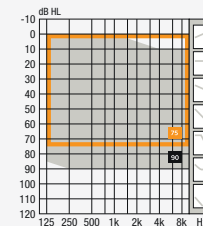

Custom Fitting Ranges

IIC   CIC   ITC   ITE HS   ITE FS