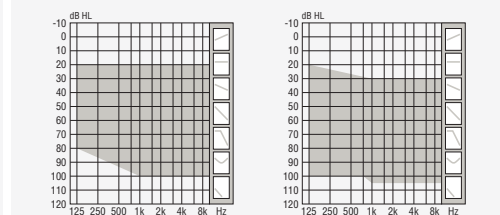

BTE Fitting Ranges

85 105

110 120

□ Corda miniFit standard thin tube □ Corda miniFit Power thin tube ■ Hook

100 105

■ MicroShell Detect 100, Bass & Power dome ■ MicroShell Detect 105

100 105

■ Bass, Power dome & Power Receiver Mold ■ Power Receiver Mold