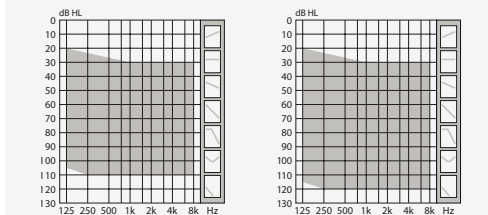

Oticon CROS

Oticon CROS PX

Intent Fitting Ranges

60 85

□ OpenBass dome
■ Mold, Bass & Power dome

RITE Fitting Ranges

60 85

□ Open Bass/Open dome
■ Mold, Bass & Power dome

BTE Fitting Ranges

85 105

110 120

□ Corda miniFit standard thin tube □ Corda miniFit Power thin tube ■ Hook

100 105

■ MicroShell Detect 100, Bass & Power dome ■ MicroShell Detect 105

100 105

■ Bass, Power dome & Power Receiver Mold ■ Power Receiver Mold