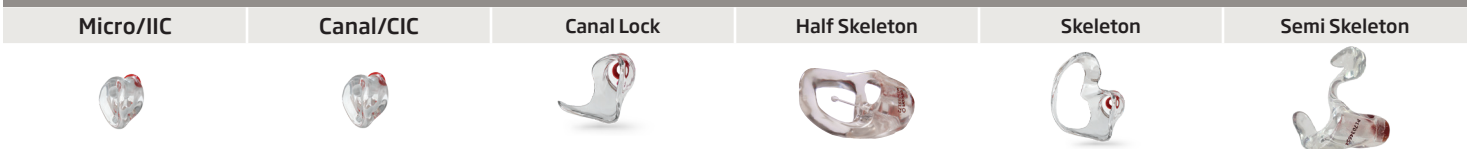

**Oticon Intent only. Compatible with Oticon Intent miniFit Detect receivers 60, 85, 100 and 105 Receivers.

***Not available for Oticon Intent.

Standard Earmold Styles*

*Reference pages 38-39 of pocket guide for more information on these earmold styles.