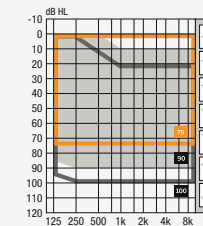

BTE Fitting Ranges

85 105

110 120

□ Corda miniFit standard thin tube □ Corda miniFit Power thin tube ■ Hook

100 105

■ MicroShell Detect 100, Bass & Power dome ■ MicroShell Detect 105

100 105

■ Bass, Power dome & Power Receiver Mold ■ Power Receiver Mold

Custom Fitting Ranges

IIC CIC ITC ITE HS ITE FS

Oticon RITE and BTE Colors

C044 Silver	C092 Steel Grey	C091 Silver Grey	C090 Chroma Beige	C116** Honey Beige	C094 Terracotta	C093 Chestnut Brown	C063 Diamond Black
		C079 Hear Pink*	C115** Sky Blue	C114† Olive Green			