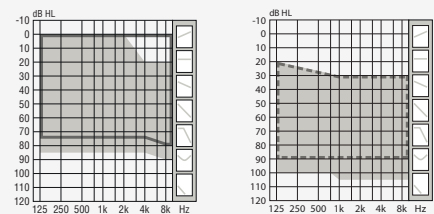

Oticon CROS

Oticon CROS PX

Intent Fitting Ranges

60 85

□ OpenBass dome
■ Mold, Bass & Power dome

RITE Fitting Ranges

60 85

□ Open Bass/Open dome
■ Mold, Bass & Power dome

BTE Fitting Ranges

85 105

110 120

□ Corda miniFit standard thin tube □ Corda miniFit Power thin tube ■ Hook

100 105

■ MicroShell Detect 100, Bass & Power dome ■ MicroShell Detect 105

100 105

■ Bass, Power dome & Power Receiver Mold ■ Power Receiver Mold