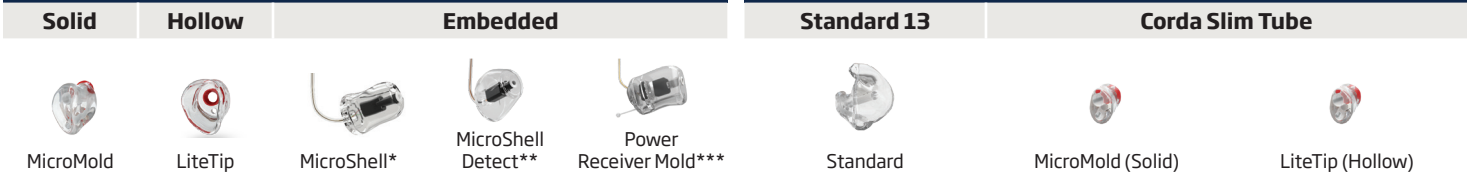

RITE molds

BTE Molds

*Compatible with miniFit receivers 60 and 85.

**Oticon Intent only. Compatible with Oticon Intent miniFit Detect receivers 60, 85, 100 and 105 Receivers.

***Not available for Oticon Intent.