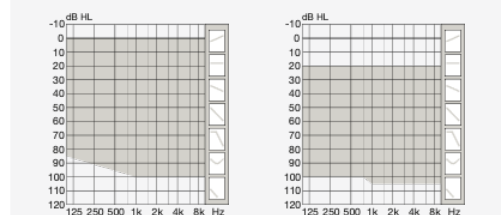

BTE Fitting Ranges

85 105

110 120

□ Corda miniFit standard thin tube □ Corda miniFit Power thin tube ■ Hook

100 105

■ MicroShell Detect 100, Bass & Power dome ■ MicroShell Detect 105

100 105

■ Bass, Power dome & Power Receiver Mold ■ Power Receiver Mold