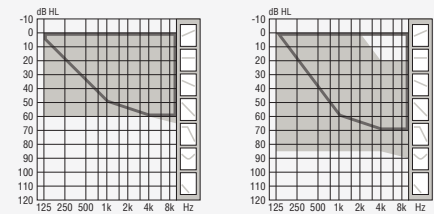

Oticon CROS

Oticon CROS PX

Intent Fitting Ranges

60 85

□ OpenBass dome
■ Mold, Bass & Power dome

RITE Fitting Ranges

60 85

□ Open Bass/Open dome
■ Mold, Bass & Power dome

BTE Fitting Ranges

85 105

110 120

□ Corda miniFit standard thin tube □ Corda miniFit Power thin tube ■ Hook

100 105

■ MicroShell Detect 100, Bass & Power dome ■ MicroShell Detect 105

100 105

■ Bass, Power dome & Power Receiver Mold ■ Power Receiver Mold