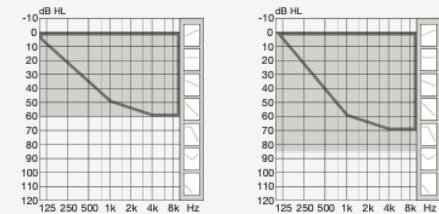

Intent Fitting Ranges

60   85

□ OpenBass dome
■ Mold, Bass & Power dome