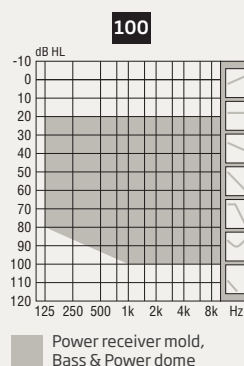

Improves access to speech in situations with wind noise

Tinnitus SoundSupport™

Relief sounds for tinnitus patients

Covering a wide range of hearing loss

miniRITE

miniBTE