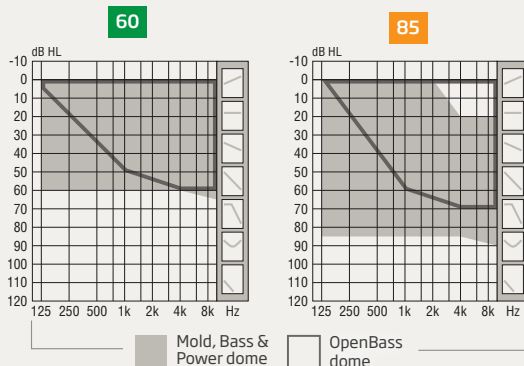

Improves access to speech in situations with wind noise

Tinnitus SoundSupport™

Relief sounds for tinnitus patients

Covering a wide range of hearing loss

miniRITE

miniBTE