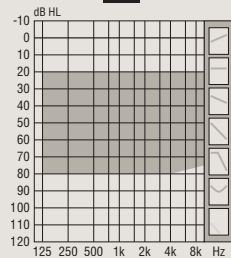

Power receiver mold,
Bass & Power dome

105