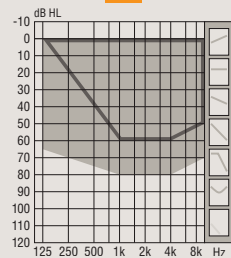

Mold, Bass & Power dome
OpenBass dome

100