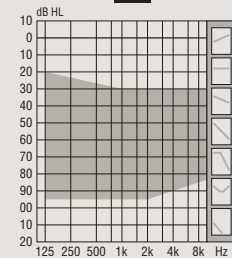

85

Mold, Bass & Power dome  
OpenBass dome

100

Power receiver mold,  
Bass & Power dome

105

Power receiver mold

## 12 different color options

C094  
Terracotta

C093  
Chestnut Brown

C090  
Chroma Beige

C063  
Diamond Black

C044  
Silver

C079  
Baby Pink

C048  
Emerald Green