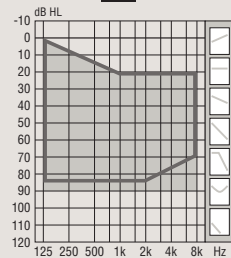

# DSL fitting ranges

Oticon Play PX miniBTE

85

Hook  
Corda miniFit (thin tube)

Opn Play BTE PP

105

Hook  
Corda miniFit

Oticon Xceed Play SP