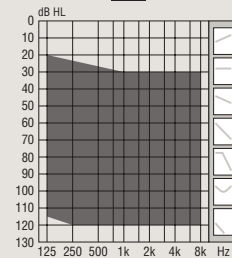

Oticon Xceed Play UP

DSL Fitting Range
Hook, undamped

60