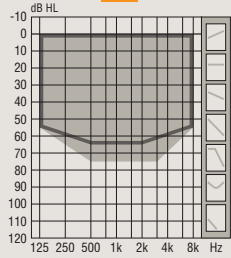

DSL fitting ranges

Oticon Play PX miniBTE

85

Hook
Corda miniFit (thin tube)

105