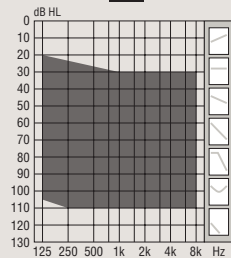

Oticon Xceed Play SP

DSL Fitting Range
Hook, undamped

120