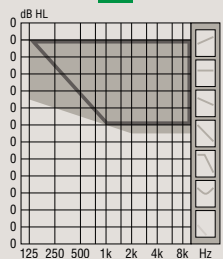

110

DSL Fitting Range  
Hook, undamped

Oticon Xceed Play UP

120

DSL Fitting Range  
Hook, undamped

Oticon Play PX miniRITE

60

Mold, Bass & Power dome  
OpenBass dome