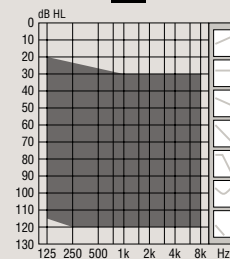

Oticon Xceed Play UP

DSL Fitting Range
Hook, undamped

60