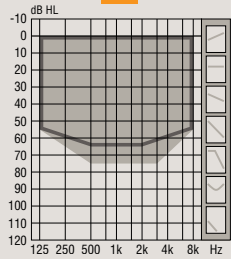

DSL fitting ranges

Oticon Play PX miniBTE

85

Hook
Corda miniFit (thin tube)

105