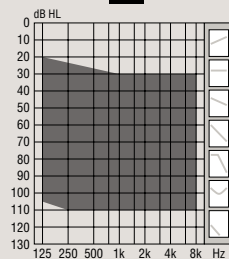

Oticon Xceed Play SP

DSL Fitting Range
Hook, undamped

120