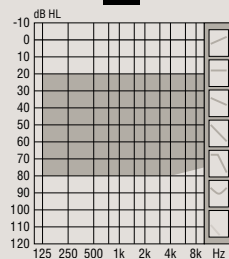

Power receiver mold,
Bass & Power dome

105