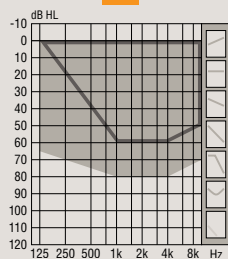

Mold, Bass & Power dome
OpenBass dome

100