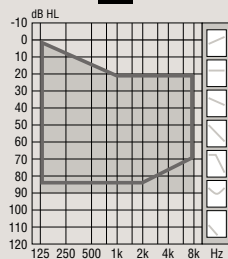

# DSL fitting ranges

Oticon Play PX miniBTE

85

Hook  
Corda miniFit (thin tube)

Opn Play BTE PP

105

Hook  
Corda miniFit

Oticon Xceed Play SP