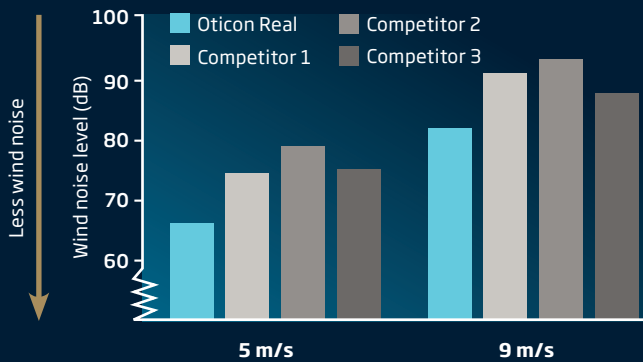

* Compared to three premium competitor hearing aids. Effect size depends on wind conditions and hearing loss configuration.

oticon
life-changing technology

Comfort in wind

Less wind noise in Oticon Real

In the presence of wind, the level of wind noise is lower in Oticon Real than in three of the latest premium competitor hearing aids. Oticon Real provides up to 13 dB less wind noise to deliver better listening comfort.