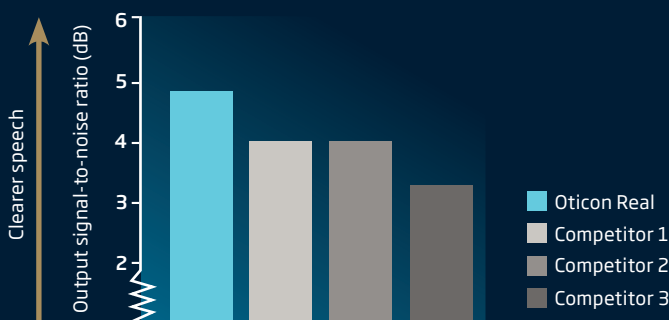

Speech clarity in wind

Larger contrast between speech and wind noise

Oticon Real provides users with better speech clarity in moderate wind with an up to 1.5 dB higher SNR compared to three premium competitor hearing aids.