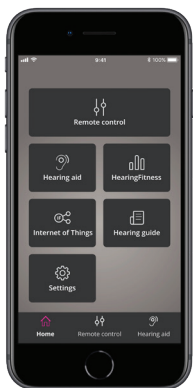

“ ¿SABÍA QUE...? ”

La aplicación Oticon ON le permite ajustar la configuración del audífono desde su teléfono inteligente.

Download on the
App Store

GET IT ON
Google Play

Apple, el logotipo de Apple, iPhone, iPad y iPod táctil son marcas comerciales de Apple Inc., registradas en EE. UU. y otros países. App Store es una marca de servicio de Apple Inc. Android, Google Play y el logotipo de Google Play son marcas comerciales de Google LLC.