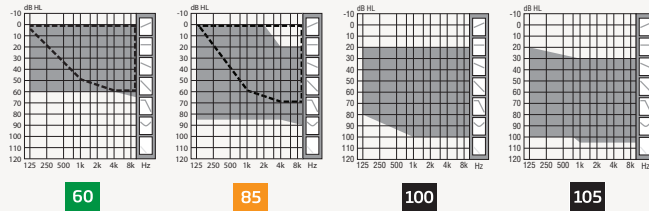

RITE Fitting Ranges

- OpenBass/
  Open dome
- Custom mold
  Bass & Power dome

MINIFIT RECEIVER AND EARPIECE OPTIONS