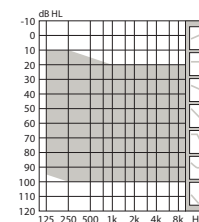

75 85 90 100

Custom style colors

C005*
Black

C004
Dark Brown

C003
Medium Brown

C002
Light Brown

C001
Beige

*IIC only

*Android devices need to support ASHA to allow direct connectivity to Oticon More. Please visit [oticon.com/support/compatibility](https://www.oticon.com/support/compatibility) for more information.

Made for
iPhone | iPad | iPod

Works with
android

Apple, the Apple logo, iPhone, iPad, and iPod touch are trademarks of Apple Inc., registered in the U.S. and other countries. App Store is a service mark of Apple Inc. Android, Google Play, and the Google Play logo are trademarks of Google LLC.

Questions? We're here to help!

Oticon Government Services Direct Line: **877.310.9681**