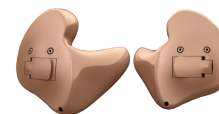

BTE/RITE EARMOLDS

ROES Code & Earmold Styles:

- EM9 BTE Mold
- EM10 RITE Mold
- EM11 Slim Tube Mold
- EM12 RITE Power Mold
- EM14 MicroShell

Earmold Material:

- Acrylic
- Silicone
- VarioTherm® (hard material which softens from body temperature when worn)

Miscellaneous Style Options:

MicroMold	Power Mold
LiteTip (Hollow Tip Design)	Power Mold with Lock
LiteTip with Canal Lock (Hollow Tip Design)	Half Shell
	Half-Skeleton
Canal	Semi-Skeleton
Canal Lock	Skeleton

Other Features:

- SnapLock 13 Tubing
- Standard BTE Tubing sizes
- Corda (Slim Tube) Tubing sizes
- L/R Markers or Initials
- Red & Blue mold tips
- Red & Blue dots
- Soft Tip
- Removal String
- Removal Handle (post)

CUSTOM STYLES

Opn 1 Custom Styles

75 85

75 85

75 85 90 100

75 85 90 100

ITE FS

75 85 90 100

Custom style colors

C005*
Black

C004
Dark Brown

C003
Medium Brown

C002
Light Brown

C001
Beige

*IIC only

*Android devices need to support ASHA to allow direct connectivity to Oticon More. Please visit [oticon.com/support/compatibility](https://www.oticon.com/support/compatibility) for more information.

Made for
iPhone | iPad | iPod

Works with
android

Apple, the Apple logo, iPhone, iPad, and iPod touch are trademarks of Apple Inc., registered in the U.S. and other countries. App Store is a service mark of Apple Inc. Android, Google Play, and the Google Play logo are trademarks of Google LLC.

Questions? We're here to help!

Oticon Government Services Direct Line: **877.310.9681**