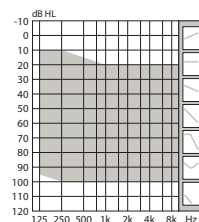

BTE/RITE EARMOLDS

ROES Code & Earmold Styles:

- EM9 BTE Mold
- EM10 RITE Mold
- EM11 Slim Tube Mold
- EM12 RITE Power Mold
- EM14 MicroShell

Earmold Material:

- Acrylic
- Silicone
- VarioTherm® (hard material which softens from body temperature when worn)

Miscellaneous Style Options:

MicroMold	Power Mold
LiteTip (Hollow Tip Design)	Power Mold with Lock
LiteTip with Canal Lock (Hollow Tip Design)	Half Shell
	Half-Skeleton
Canal	Semi-Skeleton
Canal Lock	Skeleton

Other Features:

- SnapLock 13 Tubing
- Standard BTE Tubing sizes
- Corda (Slim Tube) Tubing sizes
- L/R Markers or Initials
- Red & Blue mold tips
- Red & Blue dots
- Soft Tip
- Removal String
- Removal Handle (post)

CUSTOM STYLES

Opn 1 Custom Styles

75 85

75 85

75 85 90 100

75 85 90 100

75 85 90 100

Custom style colors

C005*
Black

C004
Dark Brown

C003
Medium Brown

C002
Light Brown

C001
Beige

*IIC only

*Android devices need to support ASHA to allow direct connectivity to Oticon More. Please visit [oticon.com/support/compatibility](https://www.oticon.com/support/compatibility) for more information.

Made for
iPhone | iPad | iPod

Works with
android

Apple, the Apple logo, iPhone, iPad, and iPod touch are trademarks of Apple Inc., registered in the U.S. and other countries. App Store is a service mark of Apple Inc. Android, Google Play, and the Google Play logo are trademarks of Google LLC.

Questions? We're here to help!

Oticon Government Services Direct Line: **877.310.9681**