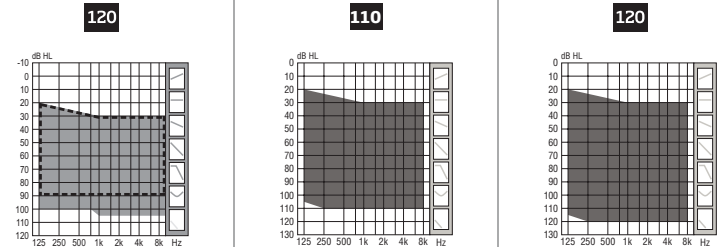

BTE STYLES

Opn S BTE Plus Power, Xceed SP & Xceed UP

- Corda miniFit Power
- Hook

CORDA MINIFIT THIN TUBE

RITE INSTRUMENT COLORS

44 Silver	92 Steel Grey*	91 Silver Grey*	90 Chroma Beige	94 Terracotta	93 Chestnut Brown	63 Black
79 Baby Pink** Hear Pink***	57 Power Pink**	58 Aquamarine**	47 Blue**	46 Red**	48 Emerald Green**	45 Purple**

*Not available for Opn Play
**Available for Opn Play miniRITE T only
***Available for Oticon More miniRITE R only

BTE INSTRUMENT COLORS

44 Silver	92 Steel Grey	91 Silver Grey	90 Chroma Beige	94 Terracotta	93 Chestnut Brown	63 Black