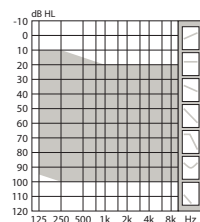

Other Features:

- SnapLock 13 Tubing
- Standard BTE Tubing sizes
- Corda (Slim Tube) Tubing sizes
- L/R Markers or Initials
- Red & Blue mold tips
- Red & Blue dots
- Soft Tip
- Removal String
- Removal Handle (post)

CUSTOM STYLES

Opn 1 Custom Styles

IIC

75 85

CIC

75 85

ITC

75 85 90 100