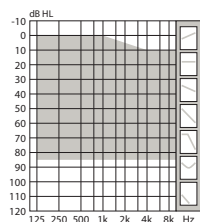

Other Features:

- SnapLock 13 Tubing
- Standard BTE Tubing sizes
- Corda (Slim Tube) Tubing sizes
- L/R Markers or Initials
- Red & Blue mold tips
- Red & Blue dots
- Soft Tip
- Removal String
- Removal Handle (post)

CUSTOM STYLES

Opn 1 Custom Styles

IIC

75 85

CIC

75 85

ITC

75 85 90 100