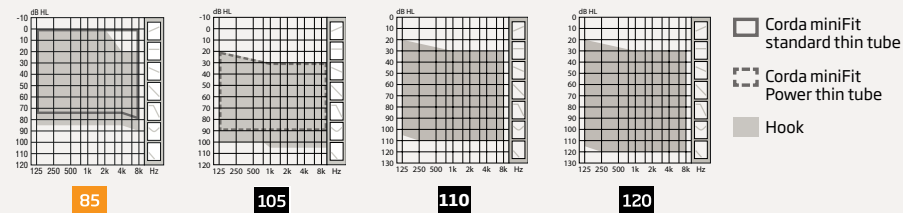

BTE Fitting Ranges

85

105

110

120

MINIFIT RECEIVERS

60

Receiver

85

Receiver

100

Receiver

100 105

Power Receiver Mold

CORDA MINIFIT THIN TUBE*

Standard 0.9 mm
Corda miniFit thin tube

Power 1.3 mm
Corda miniFit thin tube

*miniFit thin tubes are compatible with Oticon More miniBTE or Opn S BTE Plus Power styles only.

MINIFIT RITE EARMOLD OPTIONS

Standard Mold

Hollow Mold

Embedded Mold

60 85

Canal

60 85

MicroMold

60 85

Hollow Canal
LiteTip

60 85

MicroShell
Embedded
Receiver

100 105

Power
Receiver Mold
Interchangeable
Receiver Wire

*Retention options available with all options.

MICROSHELL COLORS

Beige

Light Brown

Translucent
Medium Brown

Translucent
Dark Brown

Black

Transparent

Red

Blue

Retention Options for RITE Earmolds

Skeleton	Canal Lock
Half Skeleton	Helix Lock
Semi Skeleton	

RITE AND BTE INSTRUMENT COLORS

44
Silver

92
Steel Grey*

91
Silver Grey*

90
Chroma Beige

94
Terracotta

93
Chestnut Brown

63
Black

79
Hear Pink***

Opn Play only

79
Baby Pink

57
Power Pink

58
Aquamarine

47
Blue

46
Red

48
Emerald Green

45
Purple

*Not available for Opn Play

***Available for Oticon More miniRITE R, miniRITE T, miniBTE R and miniBTE T

MINIFIT EARPIECE COMPATIBILITY OVERVIEW OTICON MORE™ VS OTICON OPN S™

miniFit earpieces	Open Dome*	OpenBass Dome**	Bass Dome double vent	Bass Dome single vent*	Power Dome	Grip Tip open	Grip Tip closed
Oticon More (miniFit speaker)	-	60 85	60 85 100	-	60 85 100	60 85	60 85
Oticon Opn S, Opn and Opn Play (miniFit speaker)	60 85	-	60 85 100	60 85 100	60 85 100	60 85	60 85

*For Opn S products only **For Oticon More products only