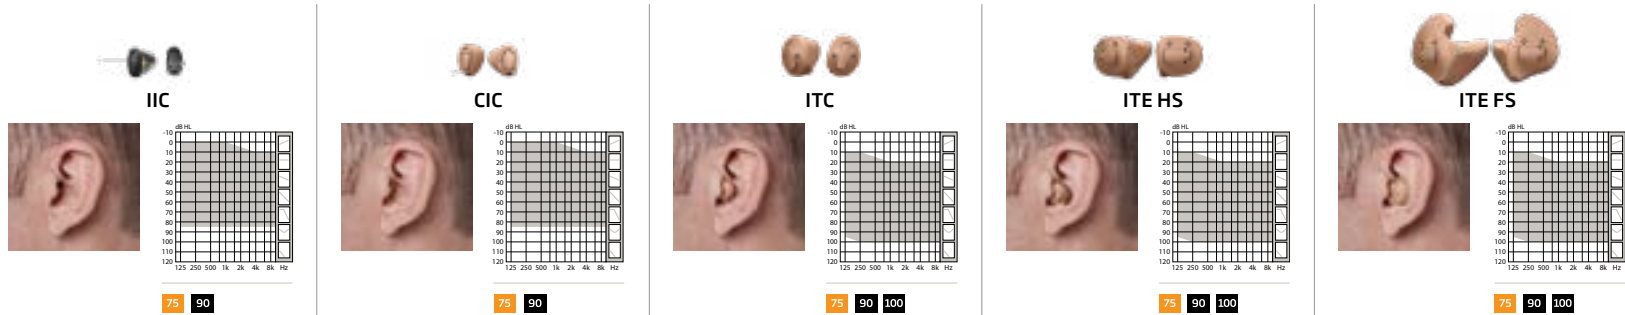

NEW

CUSTOM STYLES

Oticon Own 1 Custom Styles

Custom colors

- **C005** Black
- **C004** Dark Brown
- **C003** Medium Brown
- **C002** Light Brown
- **C001** Beige

ROES EARMOLD AND RECEIVER CODES

	ROES Receiver Code	Description	Left Part No.	Right Part No.
60 miniFit	REC2	60 miniFit Speaker, Size 0	124946	124945
	REC3	60 miniFit Speaker, Size 1	124595	124590
	REC4	60 miniFit Speaker, Size 2	124596	124591
	REC5	60 miniFit Speaker, Size 3	124597	124592
	REC6	60 miniFit Speaker, Size 4	124598	124593
	REC7	60 miniFit Speaker, Size 5	124599	124594
85 miniFit	REC8	85 miniFit Speaker, Size 0	124968	124961
	REC9	85 miniFit Speaker, Size 1	124969	124963
	REC10	85 miniFit Speaker, Size 2	124970	124964
	REC11	85 miniFit Speaker, Size 3	124971	124965
	REC12	85 miniFit Speaker, Size 4	124973	124966
	REC13	85 miniFit Speaker, Size 5	124974	124967
100 miniFit	REC14	100 miniFit Speaker, Size 1	124585	124579
	REC15	100 miniFit Speaker, Size 2	124586	124581
	REC16	100 miniFit Speaker, Size 3	124587	124582
	REC17	100 miniFit Speaker, Size 4	124588	124583
	REC18	100 miniFit Speaker, Size 5	124589	124584

	ROES Receiver Code	Description	Left Part No.	Right Part No.	
Power Mold 100	REC37	Power Mold 100 Wire, Size 1	120212	120208	
	REC38	Power Mold 100 Wire, Size 2	120213	120209	
	REC39	Power Mold 100 Wire, Size 3	120214	117854	
	REC40	Power Mold 100 Wire, Size 4	120215	120210	
	REC41	Power Mold 100 Wire, Size 5	120216	120211	
	Power Mold 105	REC59	Power Mold 105 Wire, Size 1	120212	120208
REC60		Power Mold 105 Wire, Size 2	120213	120209	
REC61		Power Mold 105 Wire, Size 3	120214	117854	
REC62		Power Mold 105 Wire, Size 4	120215	120210	
REC63		Power Mold 105 Wire, Size 5	120216	120211	

Earmold Styles & Codes	
EM9	BTE Mold
EM10	RITE Mold
EM11	Slim Tube Mold
EM12	RITE Power Mold
EM14	MicroShell
EM15	Hollow/LiteTip Mold

Other Features	
SnapLock 13 Tubing	Red & Blue dots
Standard BTE Tubing sizes	Soft Tip
Corda (Thin Tube) Tubing sizes	Removal String
L/R Initials	Removal Handle (post)
Red & Blue mold tips	

Questions? We're here to help!
Oticon Government Services Direct Line: **877.310.9681**