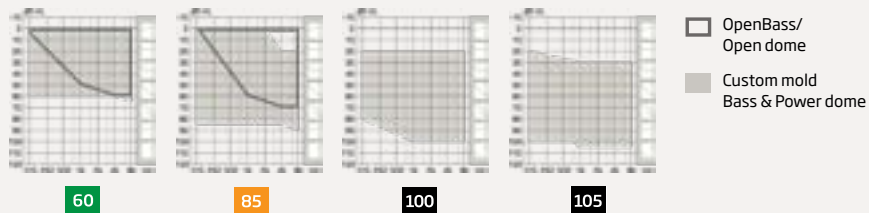

RITE STYLES

Oticon More miniRITE R*
(lithium-ion)

60 85 100 105

Oticon More miniRITE T (312 Zinc-air)*
Opn Play miniRITE T (312 Zinc-air)*

60 85 100 105

Oticon CROS**
Oticon CROS PX**
(lithium-ion)

*Includes Telecoil and Toggle Switch

**Available with 60 or 85 receiver

RITE Fitting Ranges

60

85

100

105

BTE STYLES

More miniBTE R (lithium-ion)
More miniBTE T (312 Zinc-air)

85

Opn S BTE
Plus Power 13

105

Xceed BTE
Super Power 13

110

Xceed BTE
Ultra Power 675

120