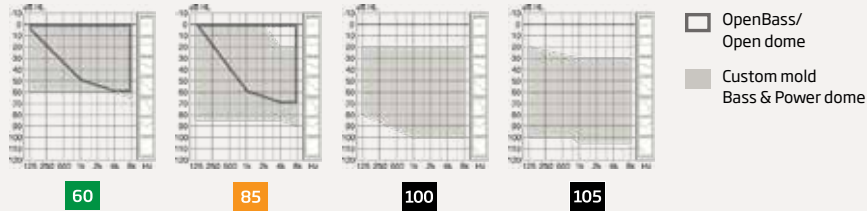

RITE Fitting Ranges