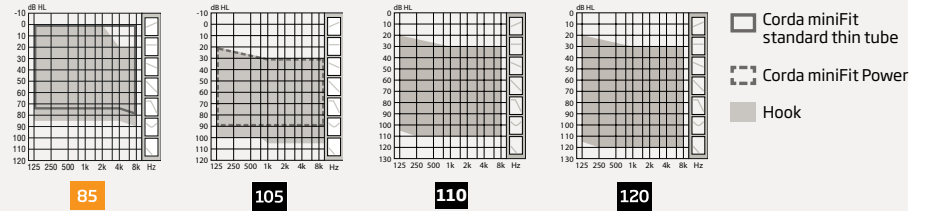

85

105

110

120

BTE Fitting Ranges

MINIFIT RECEIVER AND EARPIECE OPTIONS

60 Receiver 85 Receiver 100 Receiver

Earpieces